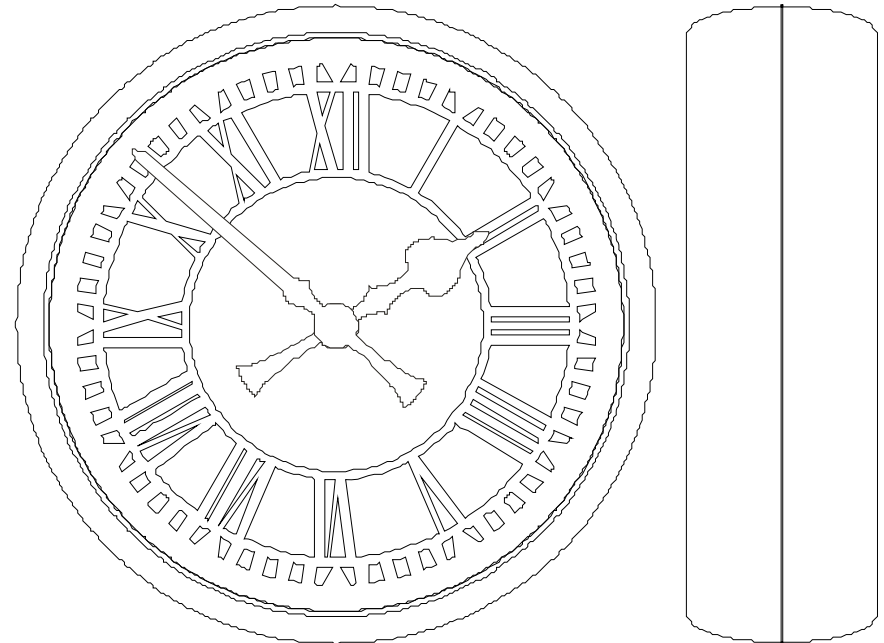

Order Code	BNDC760	BNDC1000	BNDC1220	BNDC1500
Dial Diameter	760mm	1000mm	1220mm	1500mm
Bezel Diameter	1000mm	1120mm	1440mm	1700mm
Bezel Depth	520mm	520mm	520mm	520mm
Cost	£2500	£3100	£3900	£4800
Internal Illumination	£120			
Light Sensor	£20