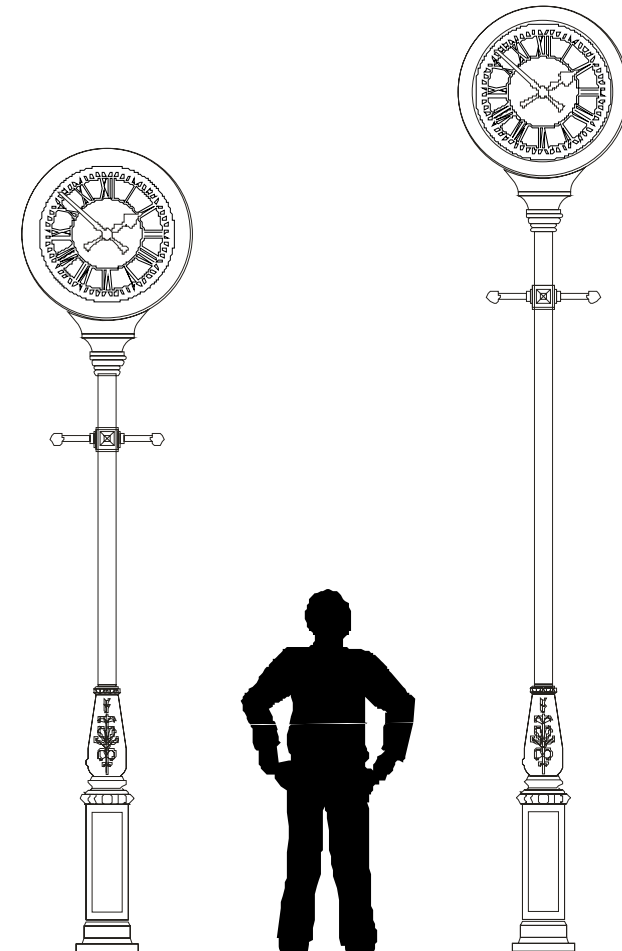

Delivery

- Inclusive to mainland UK

Order Code	GP
Overall Height	4000mm - 4800mm
Dial Diameter	610mm
Cost	£3800
Internal Illumination	£120
Light Sensor	£20
Protective Cover Glass (per side)	£135