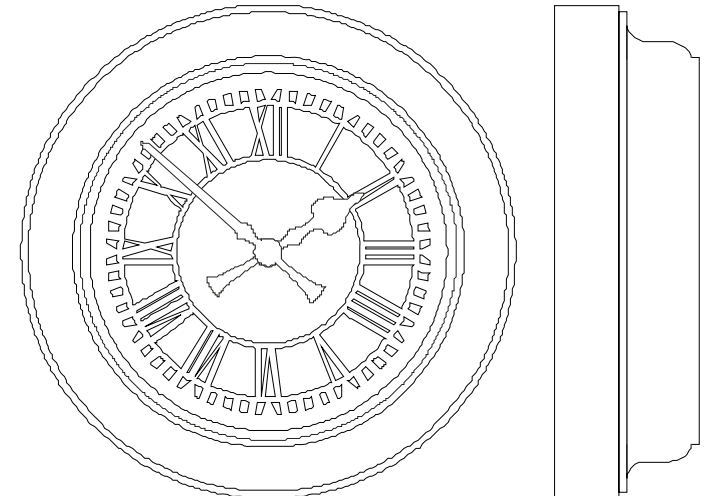

Delivery

- Inclusive to mainland UK

Order Code	OGBC460	OGBC610	OGBC760
Dial Diameter	460mm	610mm	760mm
Bezel Diameter	620mm	800mm	1000mm
Bezel Depth	220mm	220mm	220mm
Cost	£900	£1050	£1250
Internal Illumination	£120		
Light Sensor	£20		
Protective Cover Glass	£75	£100	£135

Skeleton Style